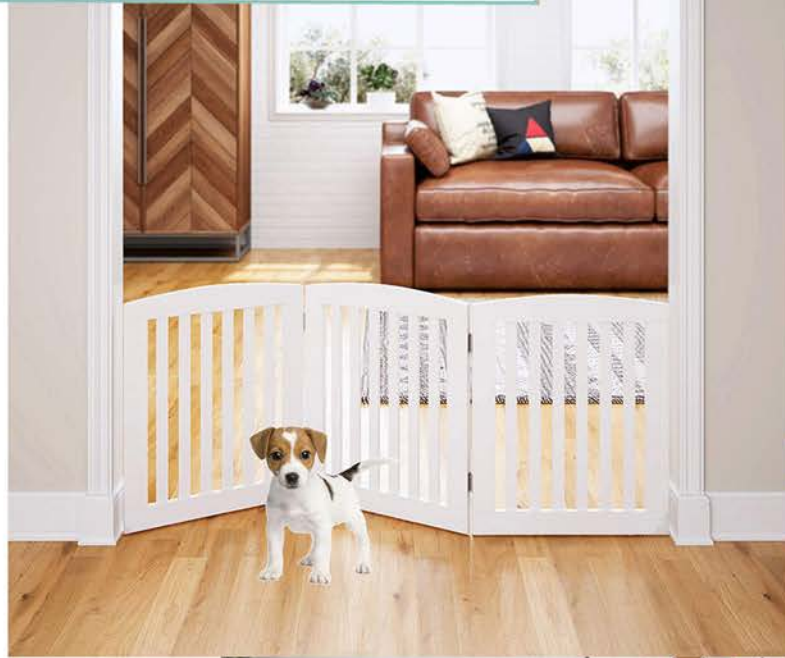

# "Wooden Dog Gate"

Foldable Wooden Pet Gate is a versatile option for corralling and keeping your new puppy or kitten from exploring too much of the house.

*APM-FZ-FZ0100026E*

*APM-FZ-FZ0100026W*

*APM-FZ-FZ0100027E*