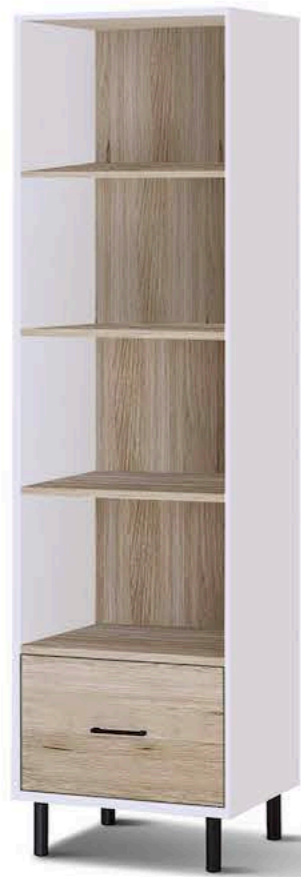

Hekman Bookcase Cabinet

APM-FZ-FZ0070056

Rome Industrial Style  
5 Tier Ladder Shelf Oak

APM-FZ-FZ0070057

Rome Industrial Style  
5 Tier Corner Shelf Oak

APM-FZ-FZ0070035

Rome Industrial Style 3-Tier Shelf

APM-FZ-FZ0070036

Rome Industrial Style 5-Tier Shelf

APM-FZ-BQNX092-0718  
Bellini Low Line Display Shelf

APM-FZ-BQNX092-0750  
Niva 3 Tier Bookcase Oak

APM-FZ-BQNX092-0749  
Niva 5 Tier Oak Bookshelf 1 Drawer

APM-FZ-BQNX092-0716  
Bellini Display Bookcase Shelf

## COFFEE TABLE

“simplicity  
and  
contemporary  
living”

Offering great aesthetics, the table features an elegant white table top with beech wood legs. Perfect for small to medium sized homes, this simply designed piece will easily blend in any home interior.