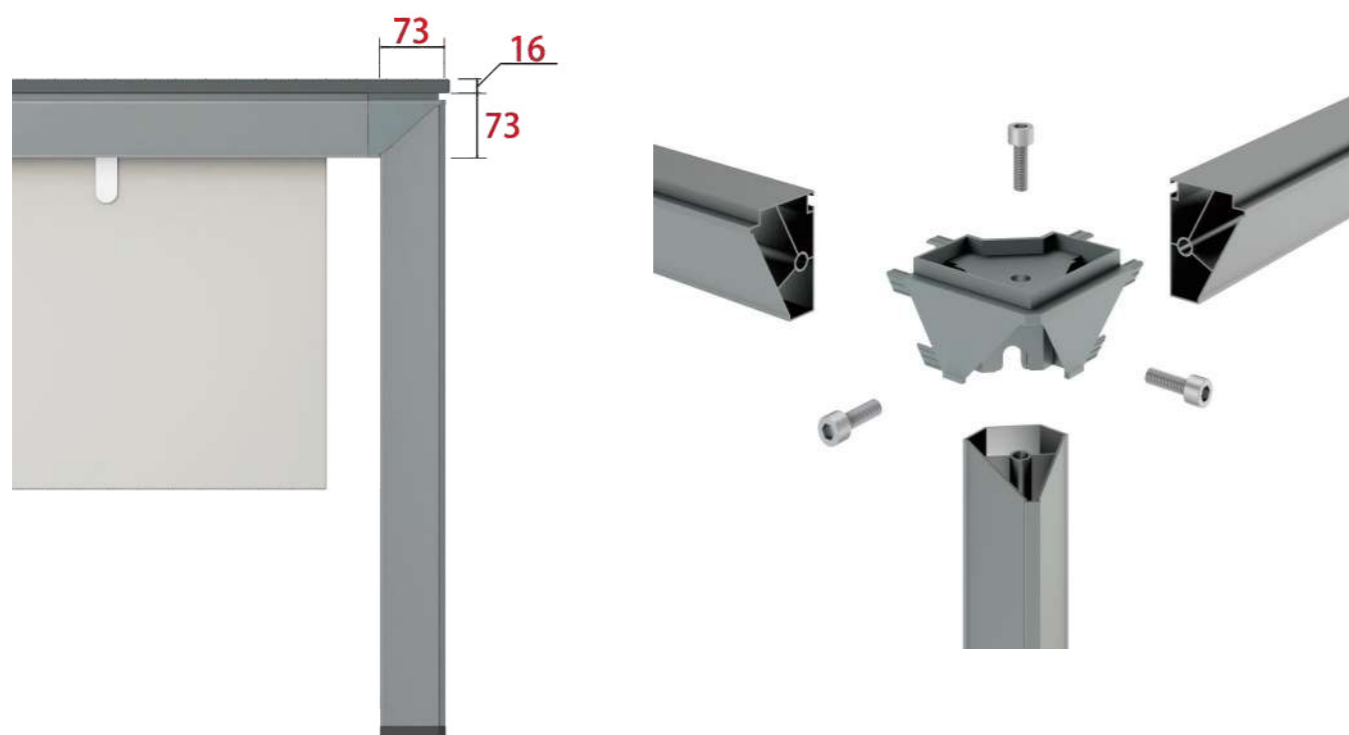

File Cabinet:
DG16-S0308 800W*400D*2000H

AHEAD
of our
TIME

CONCEPT
SPACE
Make you the center
The new fashion
and international
brand

SPECIFICATIONS OF NEW YORK SERIES

Basic Material	<ul style="list-style-type: none"> - E1 particle board with melamine finish - 100% Aluminum frame
Two Options of Frame Finish	<ul style="list-style-type: none"> - Powder coating in white color from high-quality manufacturing line - Anodized BMW grey color with smooth touch
Superior Quality	<ul style="list-style-type: none"> - PE film for aluminum surface protection from scratch - Perfect match frame of patent molded aluminum tube and aluminum connector - ANSI/BIFMA X5.5 certificated - 89mm thickness of table edge(16mm MFC table top+73mm Aluminum frame) - With strong wiring management
Lead Time & Flexibility	<ul style="list-style-type: none"> - Quick-delivery with flexible customization