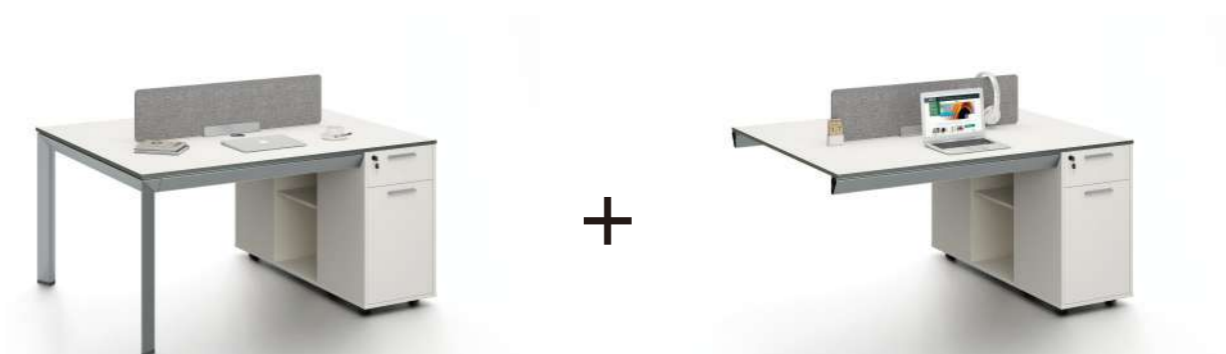

2 Seaters Workstation:
 DG16-D0414 1400W*1200D*750H

Workstation

NEW YORK series modular workstations are highly adaptable to a variety of work environments.

2-seater office table

2-seater office table extension

Executive Desk
DG16-D0220 - 2000W*1000D*750H
File Cabinet
DG16-S0308 800W*400D*2000H

EXECUTIVE SPACE

New York series with design style of minimalism and pragmatism, caters to the modern working environment and user-friendly demand.

File Cabinet:
DG16-S0616

1600W*400D*840H

Meeting Table:
DG16-C0124 2400W*1200D*760H

4 Seaters Workstation:
DG16-D0414 1400W*1200D*750H
DG16-D0414Y 1400W*1200D*750H

Office is everywhere you are

The perfect design displays the unique style.
We always adhere to our own ideology of design.
We will try our best to design
the product satisfies you.