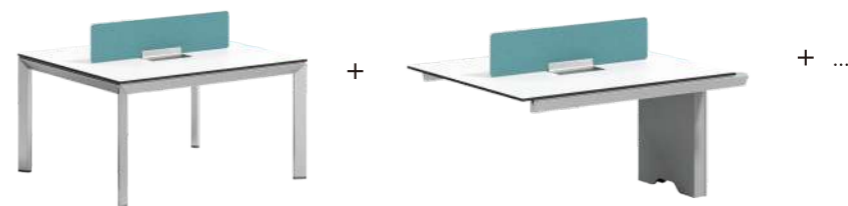

The wire management caters to the modern office spaces, with independent wire boxes, creating tidy and clean desktop. User-friendly design of the structure ensures easy assembly.