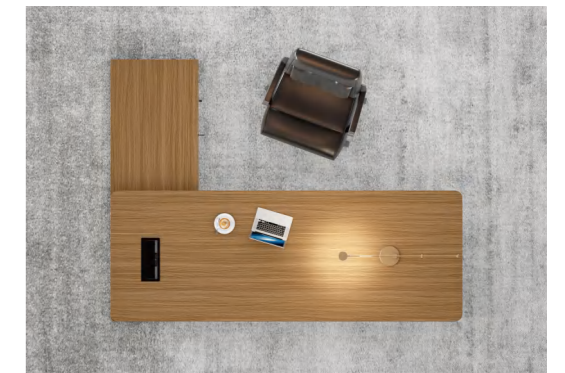

VIENNA  
DG26 SERIES

Executive Desk:  
DG26-D0122 2200W\*1800D\*750H  
File Cabinet:  
DG26-S0124 2400W\*400D\*2000H  
Low Cabinet:  
DG26-S0512 1200W\*400D\*800H

## Fusion Of Stability And Aesthetics

Every detail showcases craftsmanship, with 76 degree angled metal feet showcasing the beauty of lines and providing stable support. The combination of metal and wood grain blends stability and aesthetics.

Executive Desk:  
DG26-D0122 2200W\*1800D\*750H

Low Cabinet:  
DG26-S0120 2000W\*400D\*1300H

Executive Desk:  
DG26-D0118 1800W\*1600D\*750H  
Low Cabinet:  
DG26-S0120 2000W\*400D\*1300H

## Work More Efficiently

Two person workstations, shared without interference. The middle table screen divides the private space, the side cabinets are stored in an orderly manner, and the door locks protect important information. Efficient cooperation begins from then on.