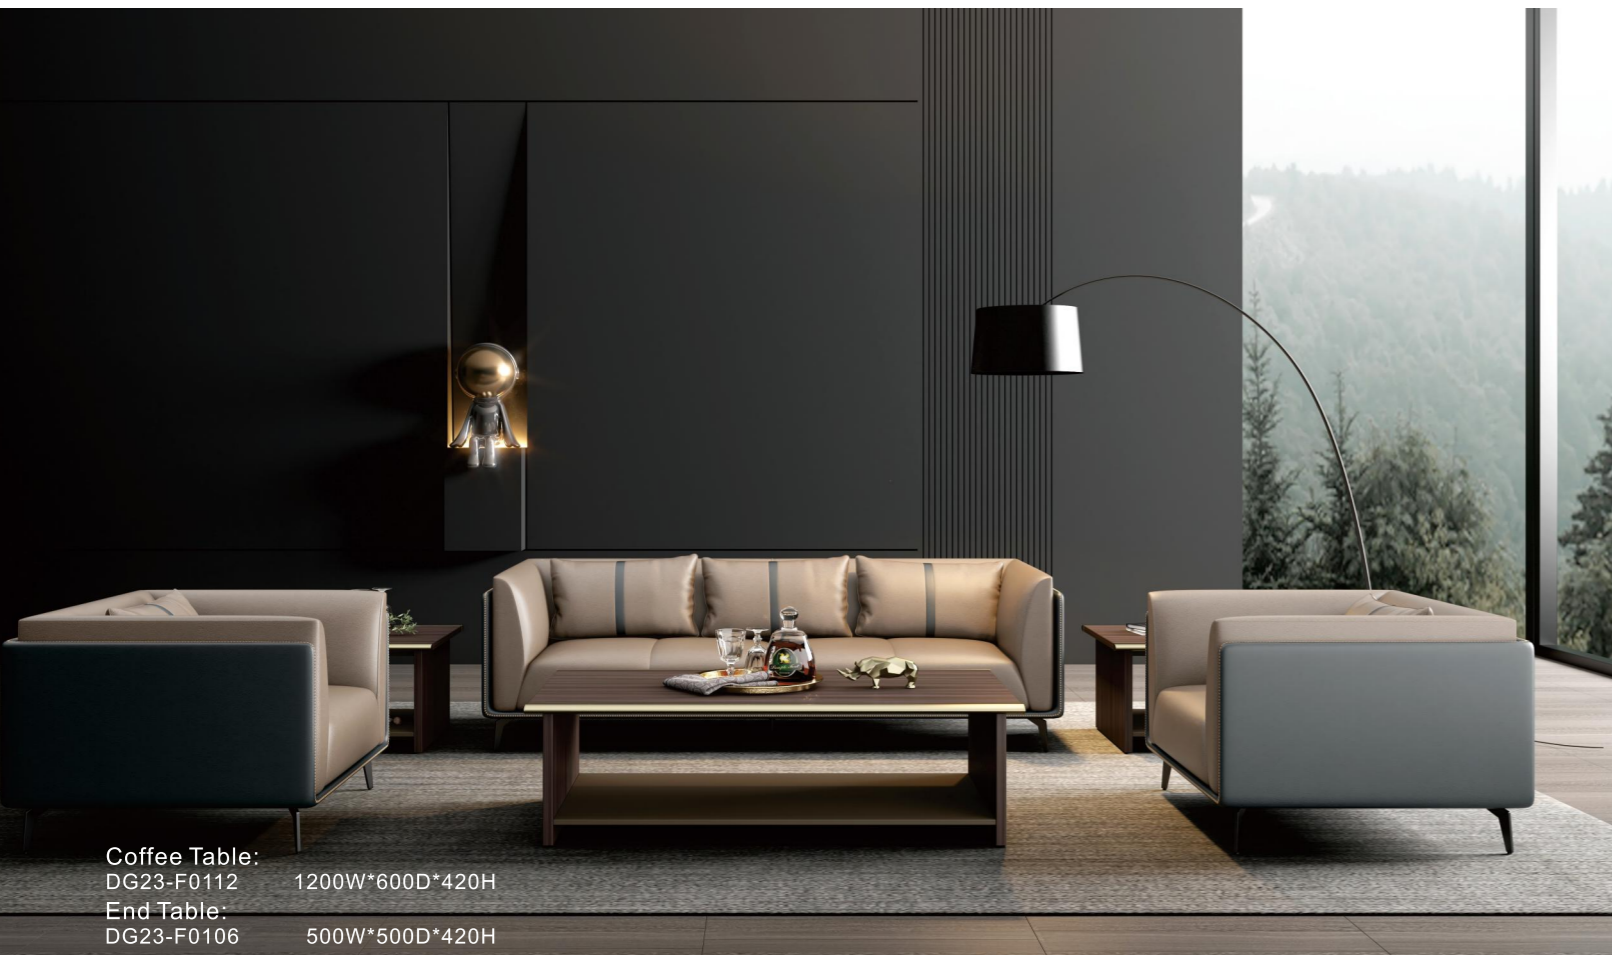

2 Seaters Workstation:
DG23-D0412 1200W*1200D*750H

DG23-D0412 1200W*1200D*750H

DG23-D0412Y 1200W*1200D*750H

Meeting Table:
DG23-C0124 2400W*1200D*750H

Coffee Table:
DG23-F0112 1200W*600D*420H
End Table:
DG23-F0106 500W*500D*420H