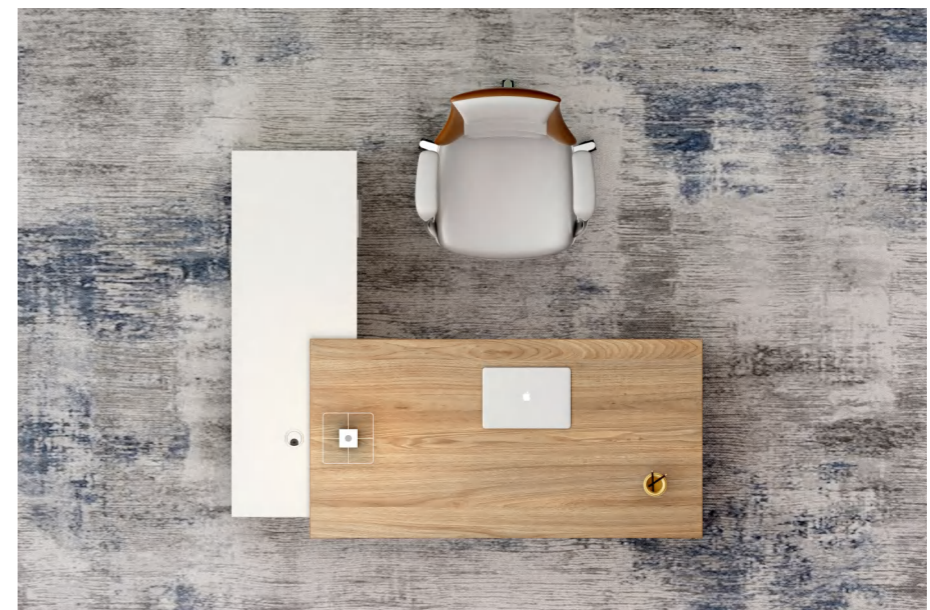

Executive Desk:
DG12-D0118EW 1800W*1480D*750H
File Cabinet:
DG12-S0308EW 800W*400D*1600H

OFFICE SPACE

Madinah series, is an expression of simplicity aesthetics. It is a comprehensive series with a full range of desks and storage, meeting table, round table and coffee table, efficient in both cost and applications.

Environmental friendly E1 grade particle board with melamine finish.

Drawer with keys lock, three-folds ball bearing slides and aluminum handle.

Executive Desk:
DG12-D0118EW 1800W*1480D*750H
Round Table:
DG12-C0110EW φ 1100*750H

- Executive Desk:
DG12-D0118 1800W*1480D*750H
File Cabinet:
DG12-S0308 800W*400D*1600H

Executive Desk:
 DG12-D0118 1800W*1480D*750H
 Round Table:
 DG12-C0110 φ 1100*750H

OFFICE SPACE

Madinah series, is an expression of simplicity aesthetics. It is a comprehensive series with a full range of desks and storage, meeting table, round table and coffee table, efficient in both cost and applications.

Aluminum trim on front board decorates the desk and highlights its mettalic accent.

Drawer with keys lock, three-folds ball bearing slides and aluminum handle.

Meeting Table:
DG12-C0124 2400W*1200D*750H