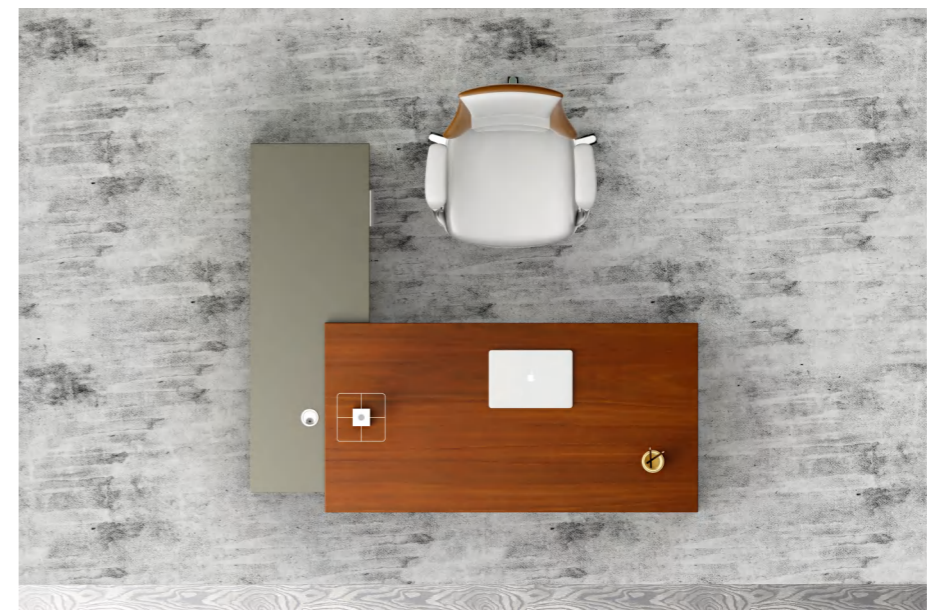

Executive Desk:
DG12-D0118EW 1800W*1480D*750H
File Cabinet:
DG12-S0308EW 800W*400D*1600H

OFFICE SPACE

Madinah series, is an expression of simplicity aesthetics. It is a comprehensive series with a full range of desks and storage, meeting table, round table and coffee table, efficient in both cost and applications.

- Executive Desk:
DG12-D0118 1800W*1480D*750H
File Cabinet:
DG12-S0308 800W*400D*1600H

Executive Desk:
 DG12-D0118 1800W*1480D*750H
 Round Table:
 DG12-C0110 φ 1100*750H

OFFICE SPACE

Madinah series, is an expression of simplicity aesthetics. It is a comprehensive series with a full range of desks and storage, meeting table, round table and coffee table, efficient in both cost and applications.